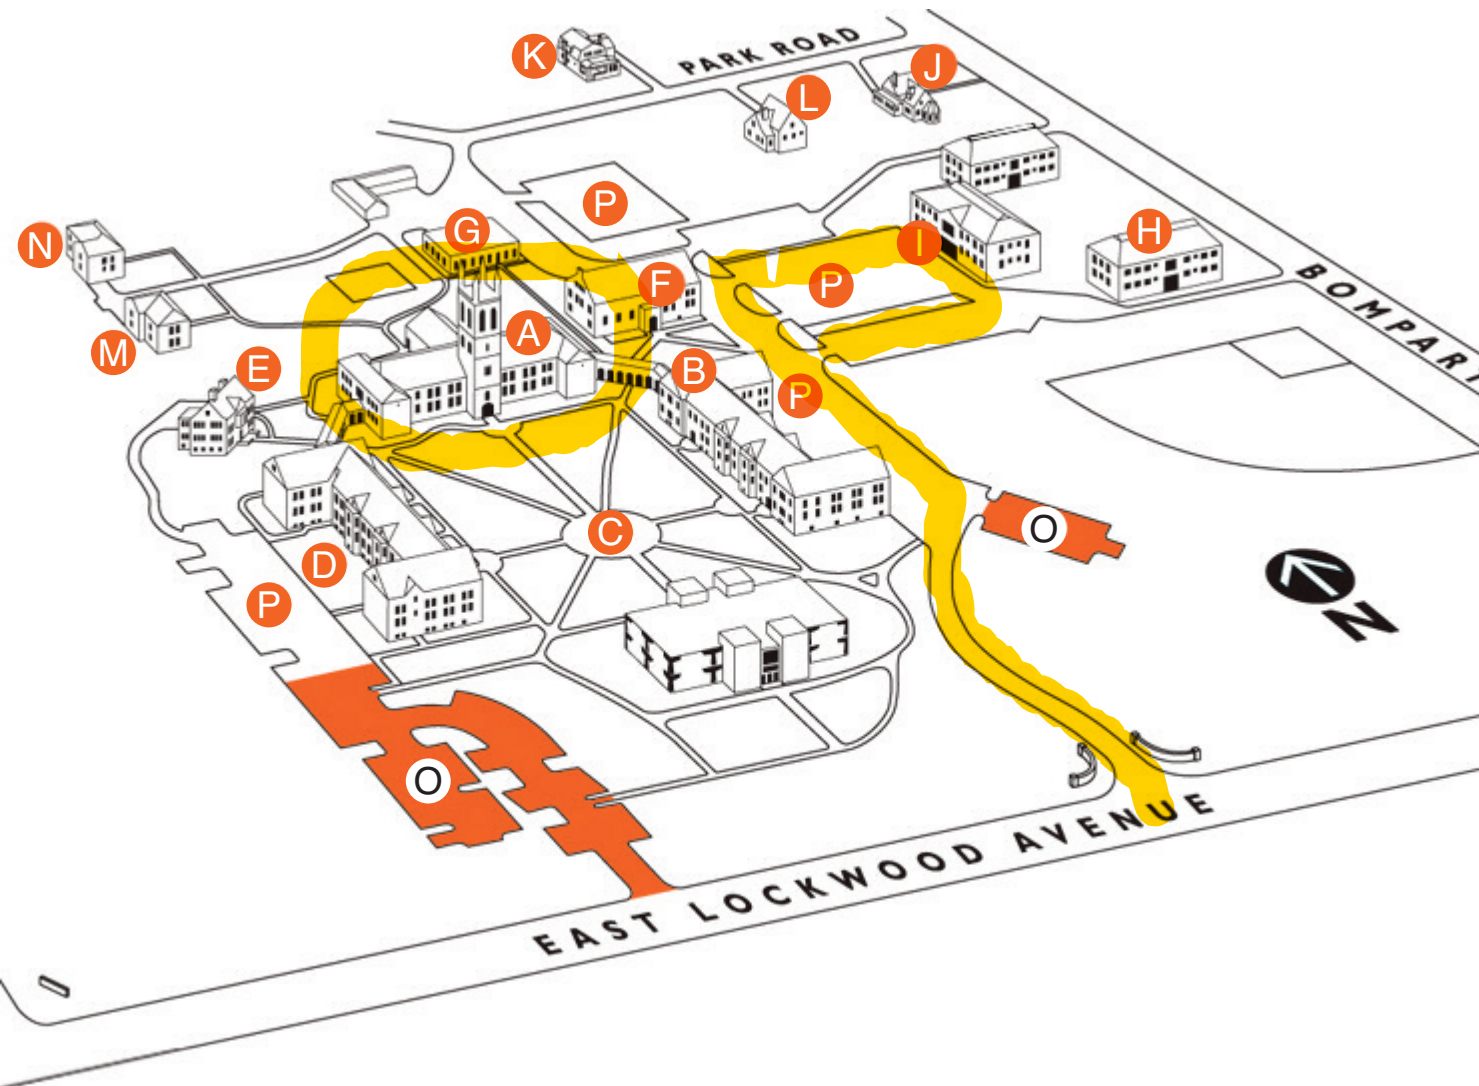

Eden Theological Seminary

- A** S.D. Press Education Center
 - Wehrli Chapel
 - Eden Seminary Bookstore
 - Admissions Office
 - Institutional Advancement Office
 - Luhr Reading and Reference Room
 - The Archives at Eden
 - Episcopal School for Ministry
 - Lutheran School of Theology
- B** Schultz Hall
 - Ecumenical Catholic Communion
 - Christian Church of Mid-America
 - UU Partner Church Council
 - Missouri Mid-South Conference UCC
 - Webster U. Dept. of Religious Studies
 - Webster Arts
 - CBP/Chalice Press
- C** Wiese Quadrangle
- D** West Hall
 - Eden Student & Guest Housing
- E** President's Residence
- F** Schroer Commons
 - Kovacik Patio
- G** Plant Operations
 - Institute for Peace and Justice
- H** South Hall
- I** Goetsch Hall
- J** 119 Bompert
- K** 114 Park Road
- L** 121 Park Road
- M** 155 Park Road
- N** 159 Park Road
- O** Webster University Parking ONLY
- P** Eden Parking ONLY